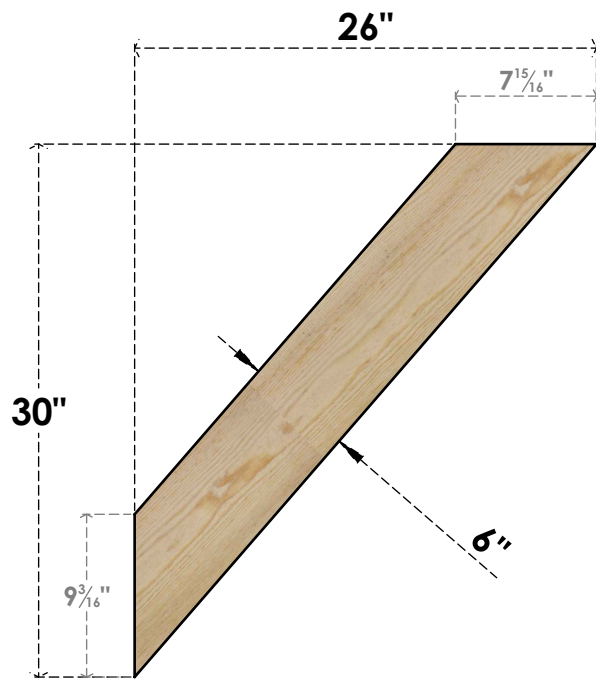

BRC06X26X30TRA00RDF

6"W X 26"D X 30"H TRADITIONAL ROUGH SAWN BRACE, DOUGLAS FIR

SIDE

FRONT

EKENA MILLWORK
2300 WEST MAIN ST.
CLARKSVILLE, TX 75426
TOLL FREE: 866-607-0453
WWW.EKENAMILLWORK.COM

NOTES

1. INSTALLATION TO BE COMPLETED IN ACCORDANCE WITH MANUFACTURER'S SPECIFICATIONS.
2. DRAWING MAY NOT BE TO SCALE
3. THIS DRAWING IS INTENDED FOR DESIGN AND PLANNING PURPOSES ONLY.
4. ALL INFORMATION CONTAINED HEREIN WAS CURRENT AT THE TIME OF DEVELOPMENT BUT MUST BE REVIEWED AND APPROVED BY THE PRODUCT MANUFACTURER TO BE CONSIDERED ACCURATE.
5. PRODUCTS ARE NOT KILN DRIED. THIS ITEM IS UNIQUE AND WILL CONTAIN THE NATURAL VARIATIONS THAT THE WOOD SPECIES OFFERS. THIS MAY RESULT IN VARIATIONS UP TO 1/4"